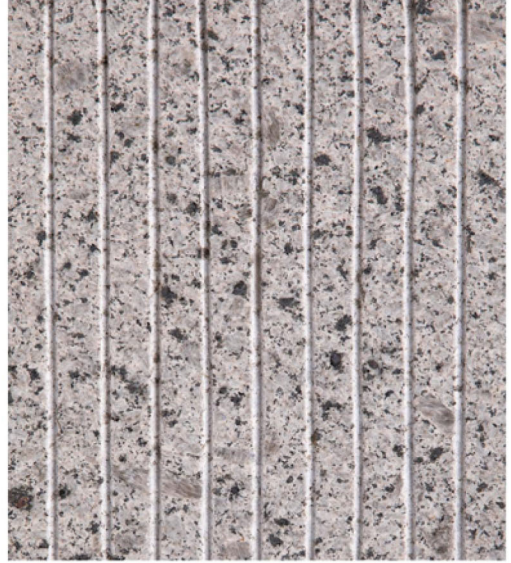

Grooved & Polished