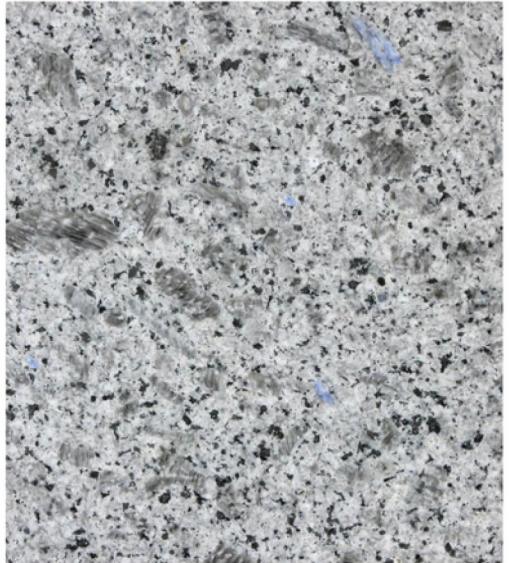

Regular Scratch

Irregular Scratch

BLUE EYE GRANITE

Bush Hammered

Flamed

Deep Leathered

Polished

ADA TITANIUM
TRAVERTINE