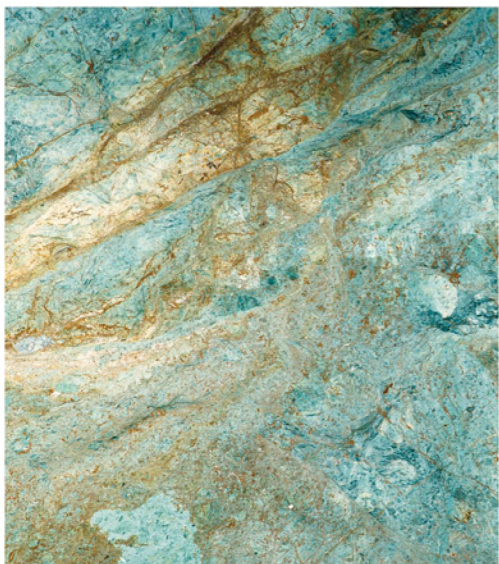

GRANITE

Turquoise