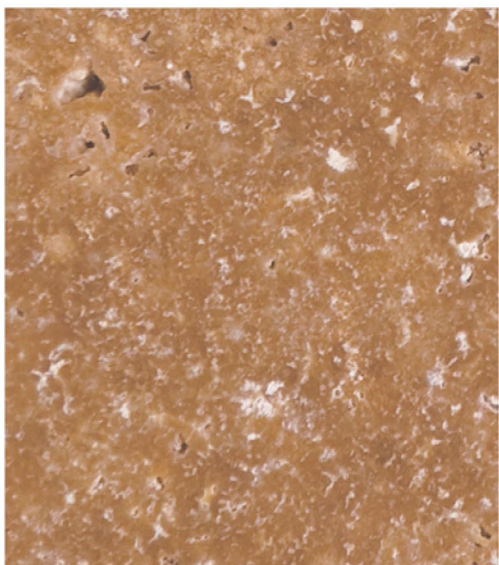

 ONYX

Pink

Snow White

Wooden

Wooden Type VC

TRAVERTINE

Beige Type CC

Beige Type VC

Walnut Type VC

Wavy Type VC

Yellow Type VC

Persian Red Type VC

TRAVERTINE

Light Beige ANG Type VC

Light Beige RM Type VC

 Limestone